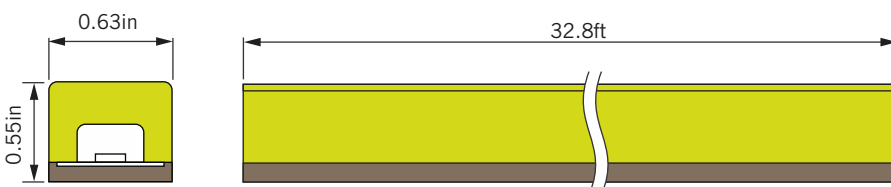

DIMENSIONS:

Notes:
1. Unit: in/ft

*NOTE: 32.8ft is the maximum footage for single power supply