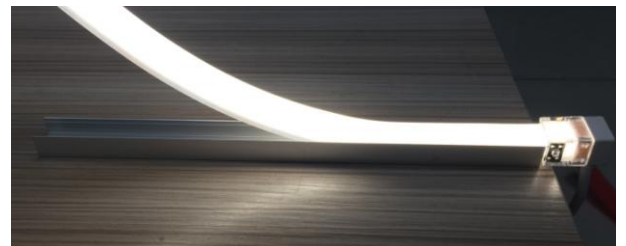

Type 2,
AL profile for outdoor application (3.3ft per pcs,
can be cut to certain length needed)