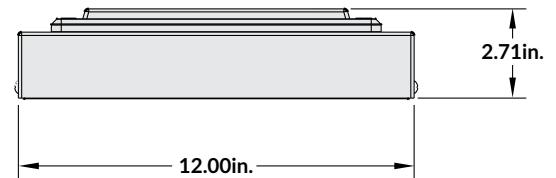

5-YEAR WARRANTY

TESTING AND COMPLIANCE

The CLS series LED light fixture is ETL certified under UI1598 specifications. Tested to Lm79 standards.

Model/Part No.	Power Consumption	LED Power Equivalent	LED Lifespan/Hours	Input Voltage	Warranty Years	LED Count	Lumens	Color Temp
800-4209 25W, Soffit Light Fixture, White	25W	100WMH	>100,000	AC 120-277V	5	Multi	2350	5,000