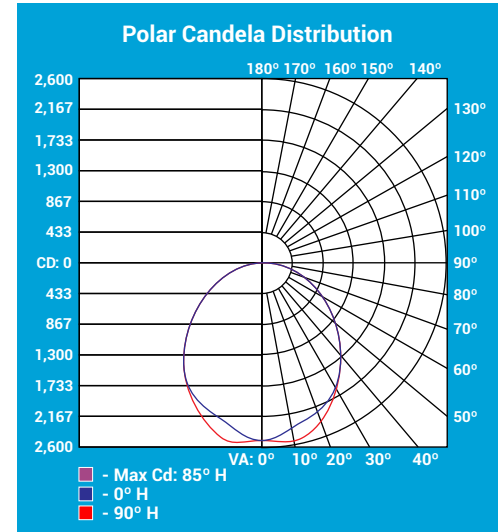

Model/Part No.	Power Consumption	LED Power Equivalent	LED Lifespan/Hours	Input Voltage	Warranty Years	LED Count	Lumens	Color Temp
800-4209 25W, Soffit Light Fixture, White	25W	100WMH	>100,000	AC 120-277V	5	Multi	2350	5,000