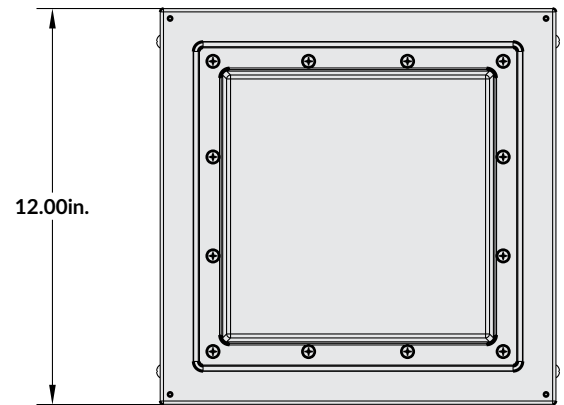

Model/Part No.	Power Consumption	LED Power Equivalent	LED Lifespan/Hours	Input Voltage	Warranty Years	LED Count	Lumens	Color Temp
800-4209 25W, Soffit Light Fixture, White	25W	100WMH	>100,000	AC 120-277V	5	Multi	2350	5,000