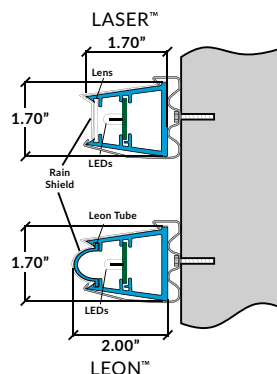

RIGID LED BUNDLED PRICING INCLUDES:

*Available only for qualifying orders

Power Supplies & All Installation Materials

Linear Lighting Product

DETAILS

Input	120-277 VAC
Output	24 VDC (Philips Advance)
Max. Load Footage	64 Lineal ft. 20L 48 Lineal ft. 30L & 24L
Watts per Foot	< 1.09 (Varies by Product)
Dimming Capable	Yes
Bending Parameters	Factory bends available
Limited Warranty Terms	5 Years
Materials	PVC, UV and impact resistant
Dimensions	Laser 1.70 x 1.70, Leon 2.00 x 1.70
Certification	cULus E174914